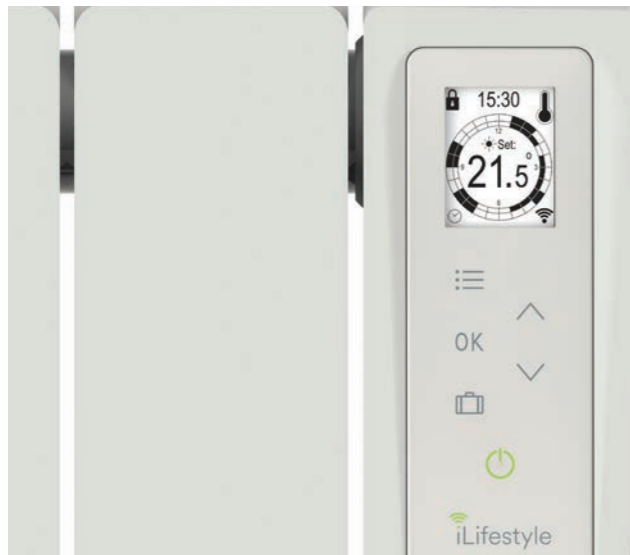

Designed with **you** in mind

Easy to: Install, connect, program.